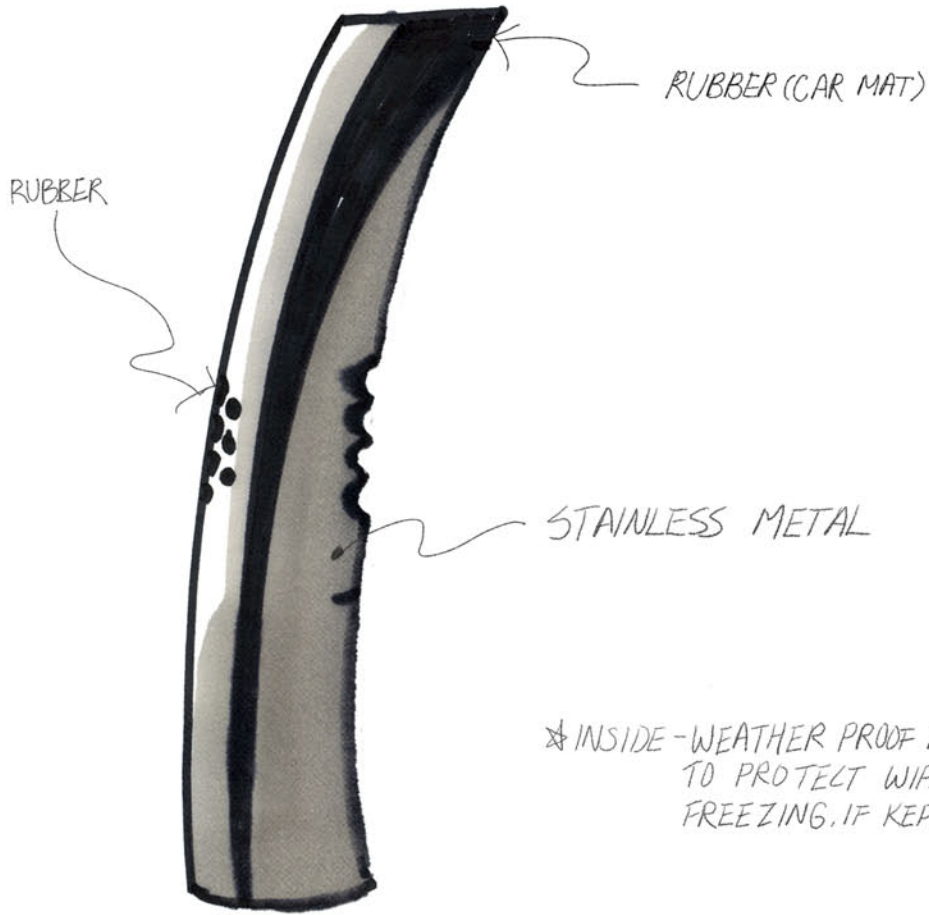

EASY GRIP

ASSOCIATE WITH

TEXTURE

★ INSIDE-WEATHER PROOF MATERIAL TO PROTECT WIPES FROM FREEZING, IF KEPT IN GLOVEBOX

OPEN

OR

SLIM ENOUGH TO FIT IN ONE HAND

FITS IN YOUR GLOVEBOX