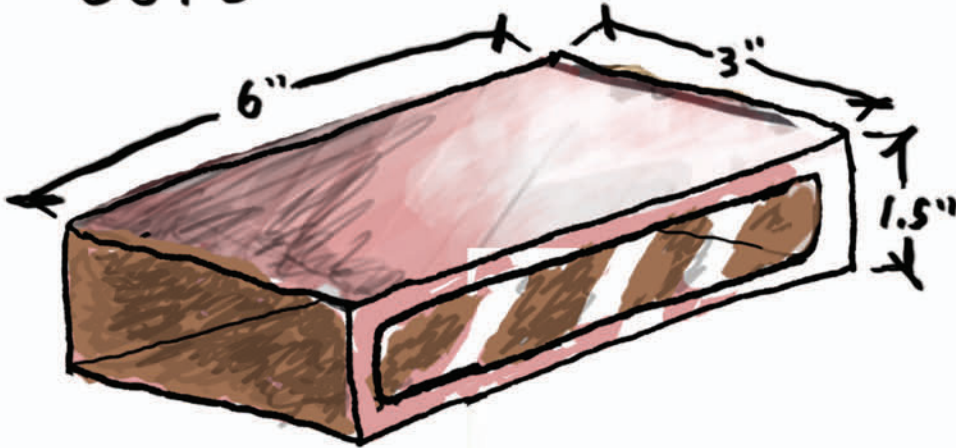

"FIRE STARTER WIPES"

DAKOTA
HOBBS

BOX CONTAINER

OUTER BOX

INNER BOX

WORKS LIKE
A MATCHBOX!

TOVELETTES

PULLS
OPEN

CLEAR PLASTIC
ALLOWS THE
USER TO SEE
INSIDE THE
BOX!

"FIRE STARTER WIPES" DAKOTA HOBBS

TOILETTE CONTAINER

"FIRE STARTER WIPES"

DAKOTA
HOBBS

TOWELETTE CONTAINER

STICKERS
SEAL THE ENDS
TO PREVENT
THE TOWELETTE
FROM DRYING
OUT

TOWELETTE
ROLLS OUT
WITH PACKAGING

FITS EASILY
IN HAND

THIN STRIP
OF STICKY
FILM TO
SEAL IN THE
TOWELETTE

SMALL AND
PORTABLE!

"FIRE STARTER WIPES" DAKOTA HOBBS

TEXTURES/COLORS

COLOR-YELLOW

COLOR-RED