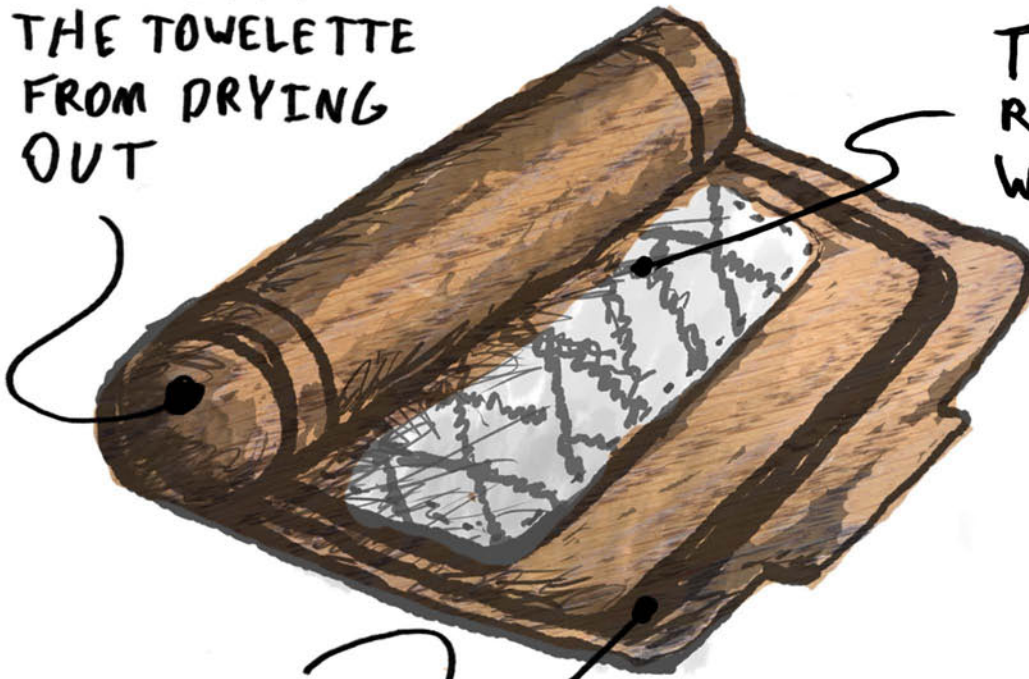

"FIRE STARTER WIPES"

DAKOTA
HOBBS

BOX CONTAINER

OUTER BOX

INNER BOX

WORKS LIKE
A MATCHBOX!

TOVELETTES

PULLS
OPEN

CLEAR PLASTIC
ALLOWS THE
USER TO SEE
INSIDE THE
BOX!

"FIRE STARTER WIPES" DAKOTA HOBBS

TOILETTE CONTAINER

"FIRE STARTER WIPES"

DAKOTA
HOBBS

TOWELETTE CONTAINER

STICKERS
SEAL THE ENDS
TO PREVENT
THE TOWELETTE
FROM DRYING
OUT

TOWELETTE
ROLLS OUT
WITH PACKAGING

FITS EASILY
IN HAND

THIN STRIP
OF STICKY
FILM TO
SEAL IN THE
TOWELETTE

SMALL AND
PORTABLE!

"FIRE STARTER WIPES" DAKOTA HOBBS

TEXTURES/COLORS

COLOR-YELLOW

COLOR-RED