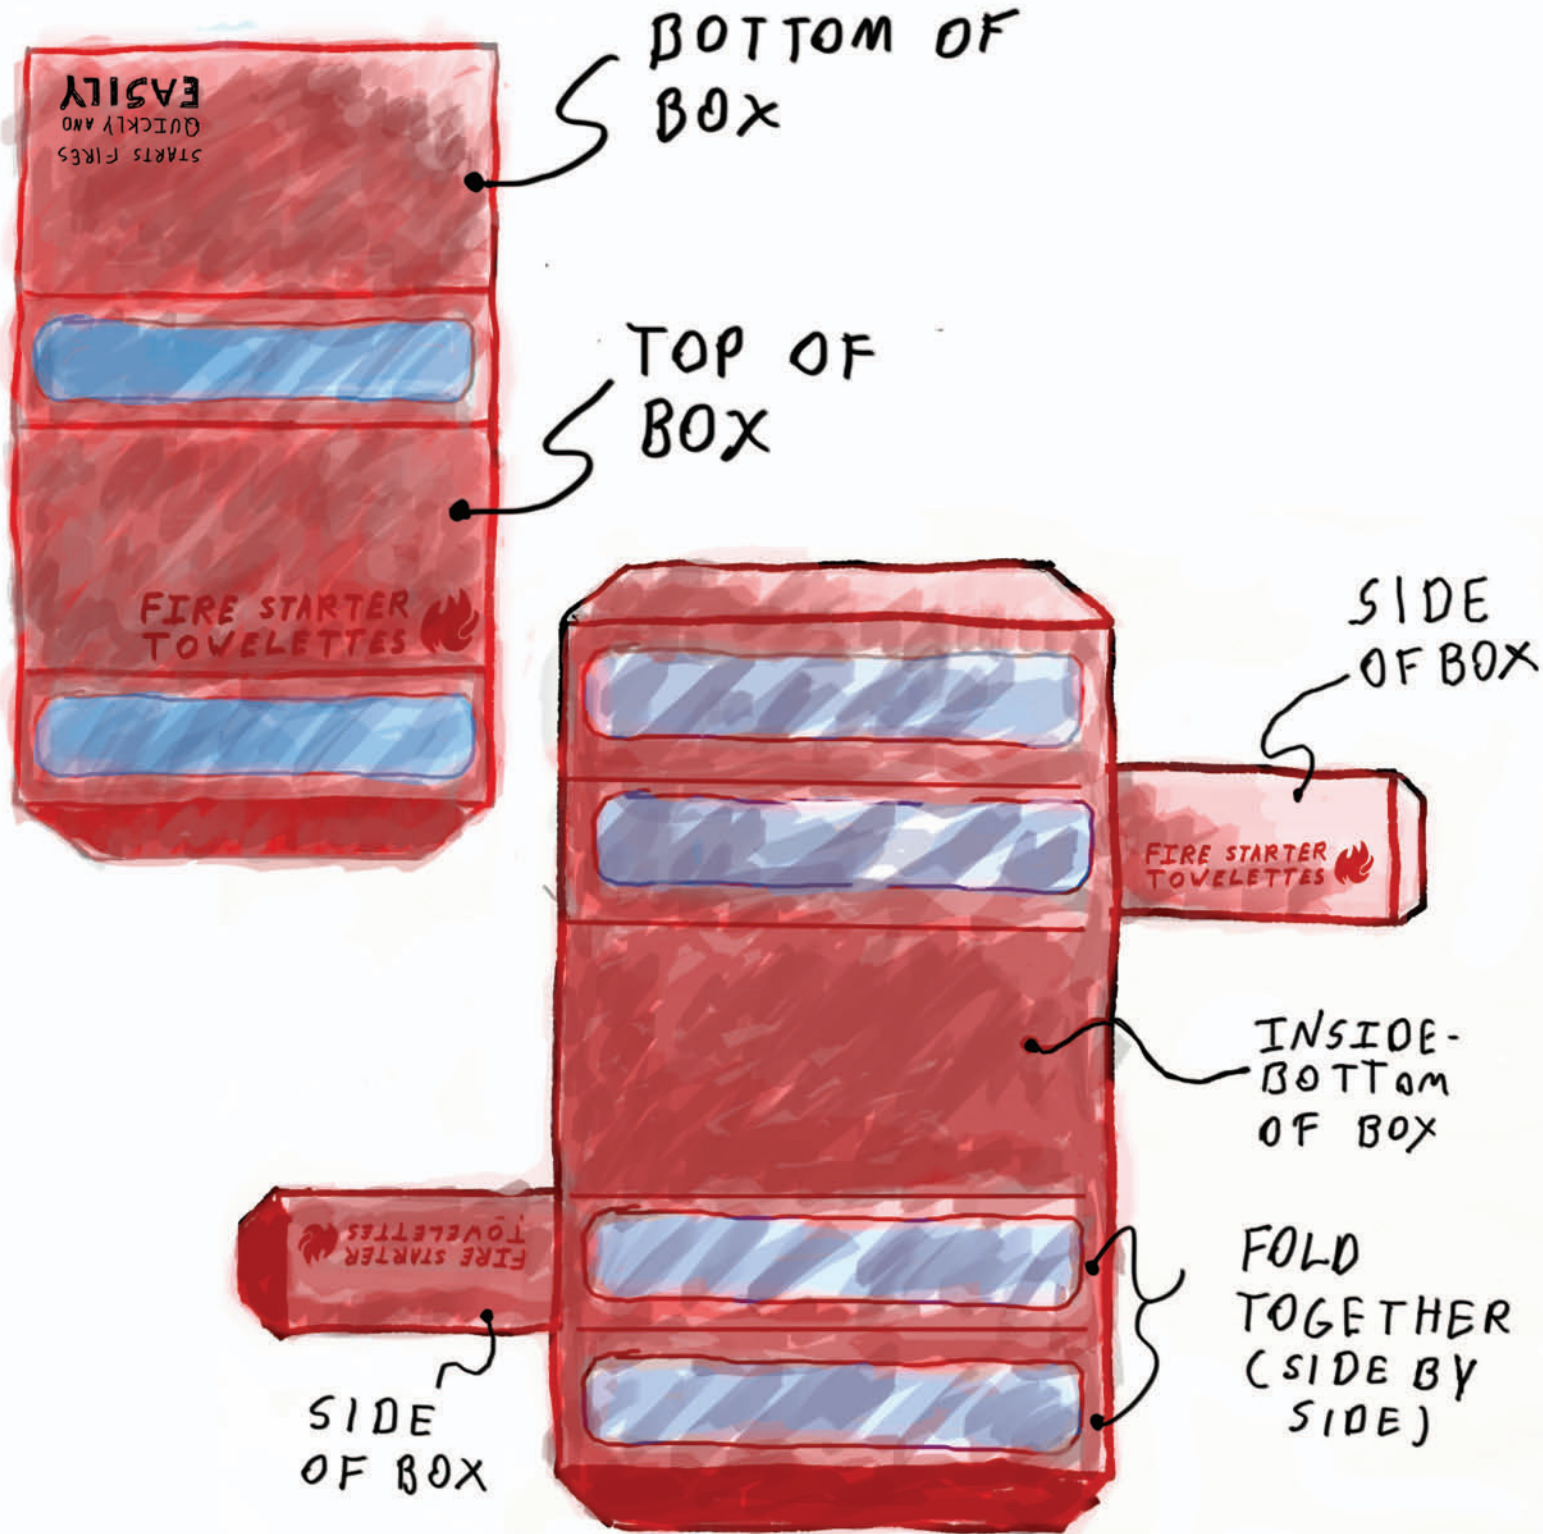

"FIRE STARTER WIPES"

DAKOTA
HOBBS

BOX CONTAINER

OUTER BOX

INNER BOX

WORKS LIKE
A MATCHBOX!

TOVELETTES

PULLS
OPEN

CLEAR PLASTIC
ALLOWS THE
USER TO SEE
INSIDE THE
BOX!

"FIRE STARTER WIPES" DAKOTA HOBBS

TOILETTE CONTAINER

"FIRE STARTER WIPES"

DAKOTA
HOBBS

TOWELETTE CONTAINER

STICKERS
SEAL THE ENDS
TO PREVENT
THE TOWELETTE
FROM DRYING
OUT

TOWELETTE
ROLLS OUT
WITH PACKAGING

FITS EASILY
IN HAND

THIN STRIP
OF STICKY
FILM TO
SEAL IN THE
TOWELETTE

SMALL AND
PORTABLE!

"FIRE STARTER WIPES" DAKOTA HOBBS

TEXTURES/COLORS

COLOR-YELLOW

COLOR-RED

COLOR-LIGHT BROWN WITH WOODGRAIN #1

COLOR-YELLOW WITH WOODGRAIN #1

COLOR-BROWN WITH WOODGRAIN #2

COLOR-RED WITH WOODGRAIN #2

"FIRE STARTER WIPES" DAKOTA
HOBBS
TYPOGRAPHY

FIRE STARTER
TOWELETTES 

FIRE STARTER
TOWELETTES 