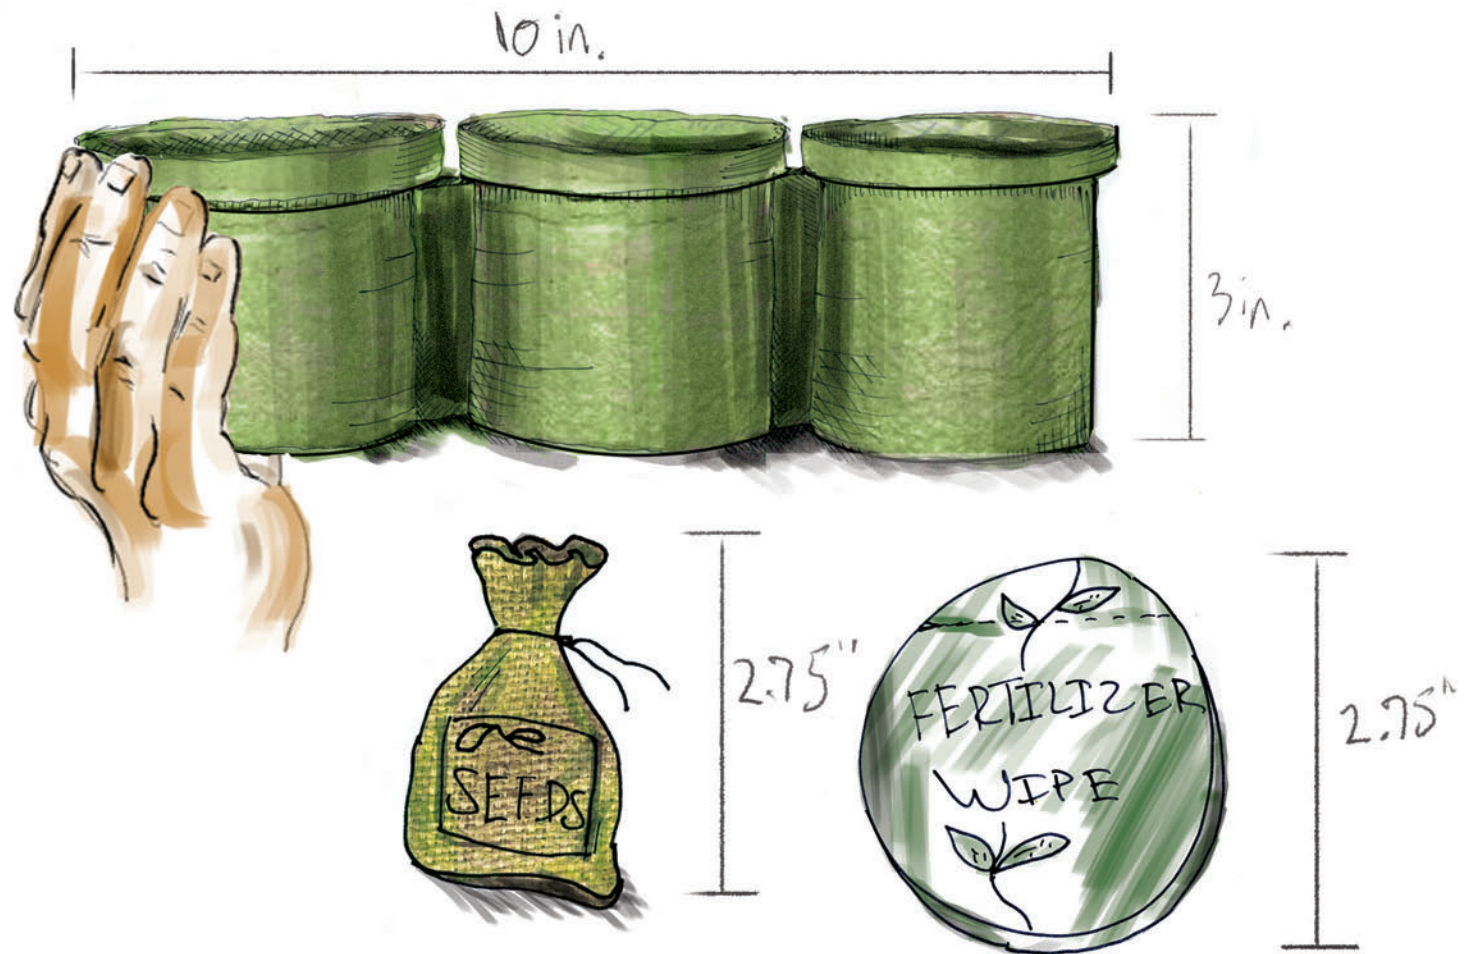

Seeds/Wipe Package

BURLAP/SEEDS

TEAR HERE

PACKAGE FOR WIPE

PACKAGE FOR SEEDS

BURLAP

LOGO ON FRONT

3D-VIEW

Package Design

Colors/Graphic Idea

COLOR OPTIONS / GRAPHIC IDEA

GRAPHIC

MADE FROM
RECYCLED
PAPER PULP

WHAT COMES IN THE PACKAGE

Package Design

Concept/Steps