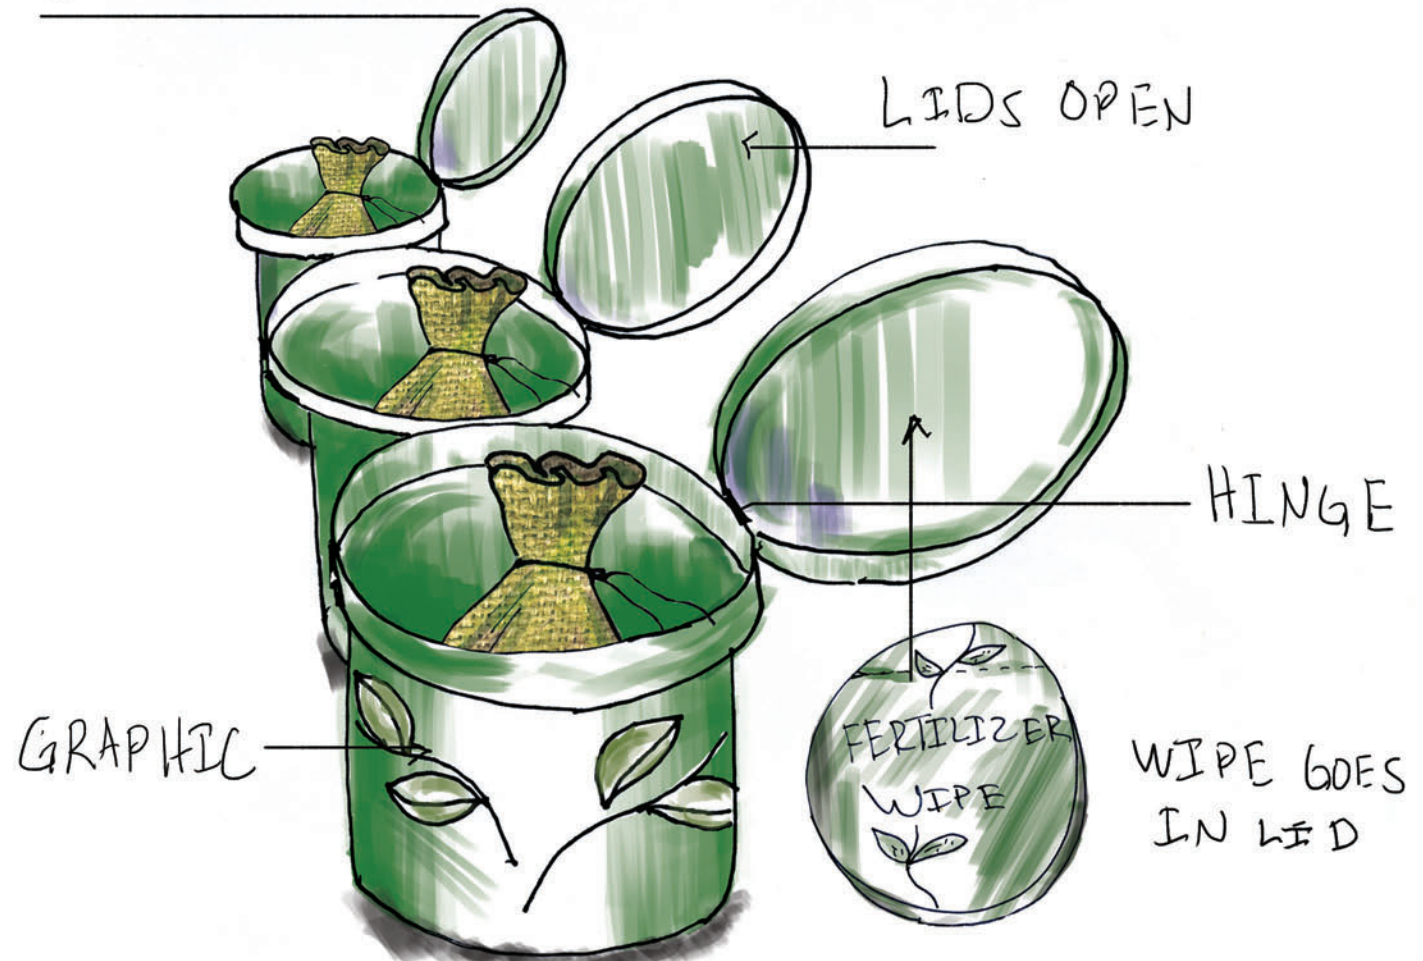

Package Design

Package For Wipe

Biodegradable Fertilizer Wipes

Joey Gross

Package Design

Research + Ideas

Joey Gross

Package Design

Seeds/Wipe Package

BURLAP/SEEDS

TEAR HERE

PACKAGE FOR WIPE

PACKAGE FOR SEEDS

BURLAP

LOGO ON FRONT

3D-VIEW

Package Design

Colors/Graphic Idea

COLOR OPTIONS / GRAPHIC IDEA

GRAPHIC

MADE FROM
RECYCLED
PAPER PULP

WHAT COMES IN THE PACKAGE

Package Design

Concept/Steps