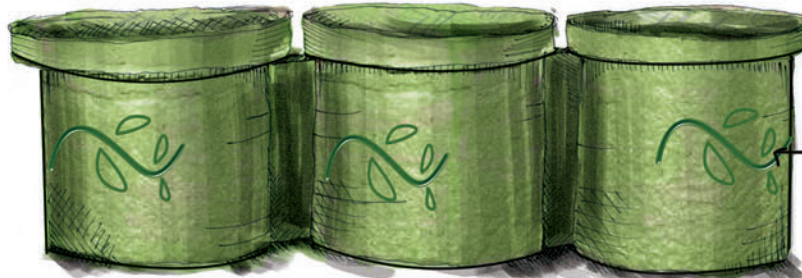

Package Design

Package For Wipe

Biodegradable Fertilizer Wipes

Joey Gross

Package Design

Research + Ideas

Joey Gross

Package Design

Seeds/Wipe Package

BURLAP/SEEDS

TEAR HERE

PACKAGE FOR WIPE

PACKAGE FOR SEEDS

BURLAP

LOGO ON FRONT

3D-VIEW

Package Design

Colors/Graphic Idea

COLOR OPTIONS / GRAPHIC IDEA

GRAPHIC

MADE FROM
RECYCLED
PAPER PULP

WHAT COMES IN THE PACKAGE

Package Design

Concept/Steps