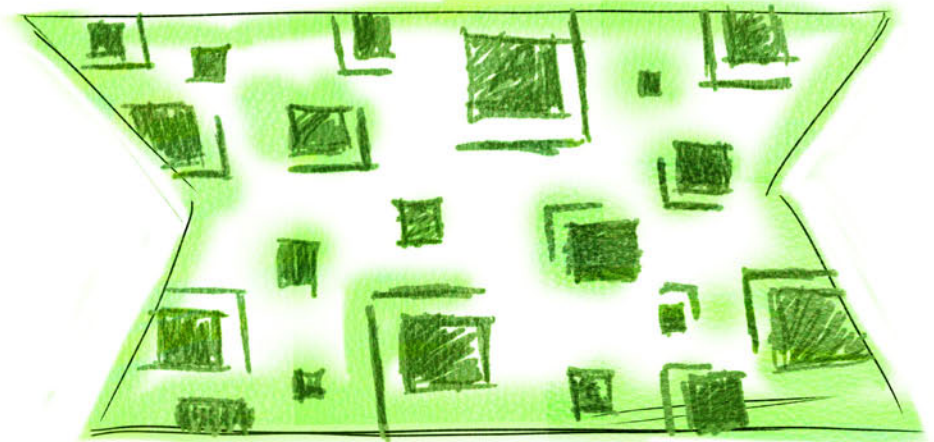

POP TOP  
LIDS

SIMPLE  
FONT

OVAL  
SHAPE  
LABEL

DIFFERENT  
VERSIONS

SLIGHTLY  
TAPERED  
BOTTLE

ENERGISING ↘

RELAXING ↘

DEEP CLEAN ↗

REFRESH ↗

PACKAGE  
FONT

BODY WASH  
WIPES

PAGE 5

SARAH GIBSON

USE OF  
SIMPLE  
BUBBLE/OVAL  
SHAPE

SIMPLE  
SANS-SERIF  
FONT

SHOWER  
SHEET  
INFO