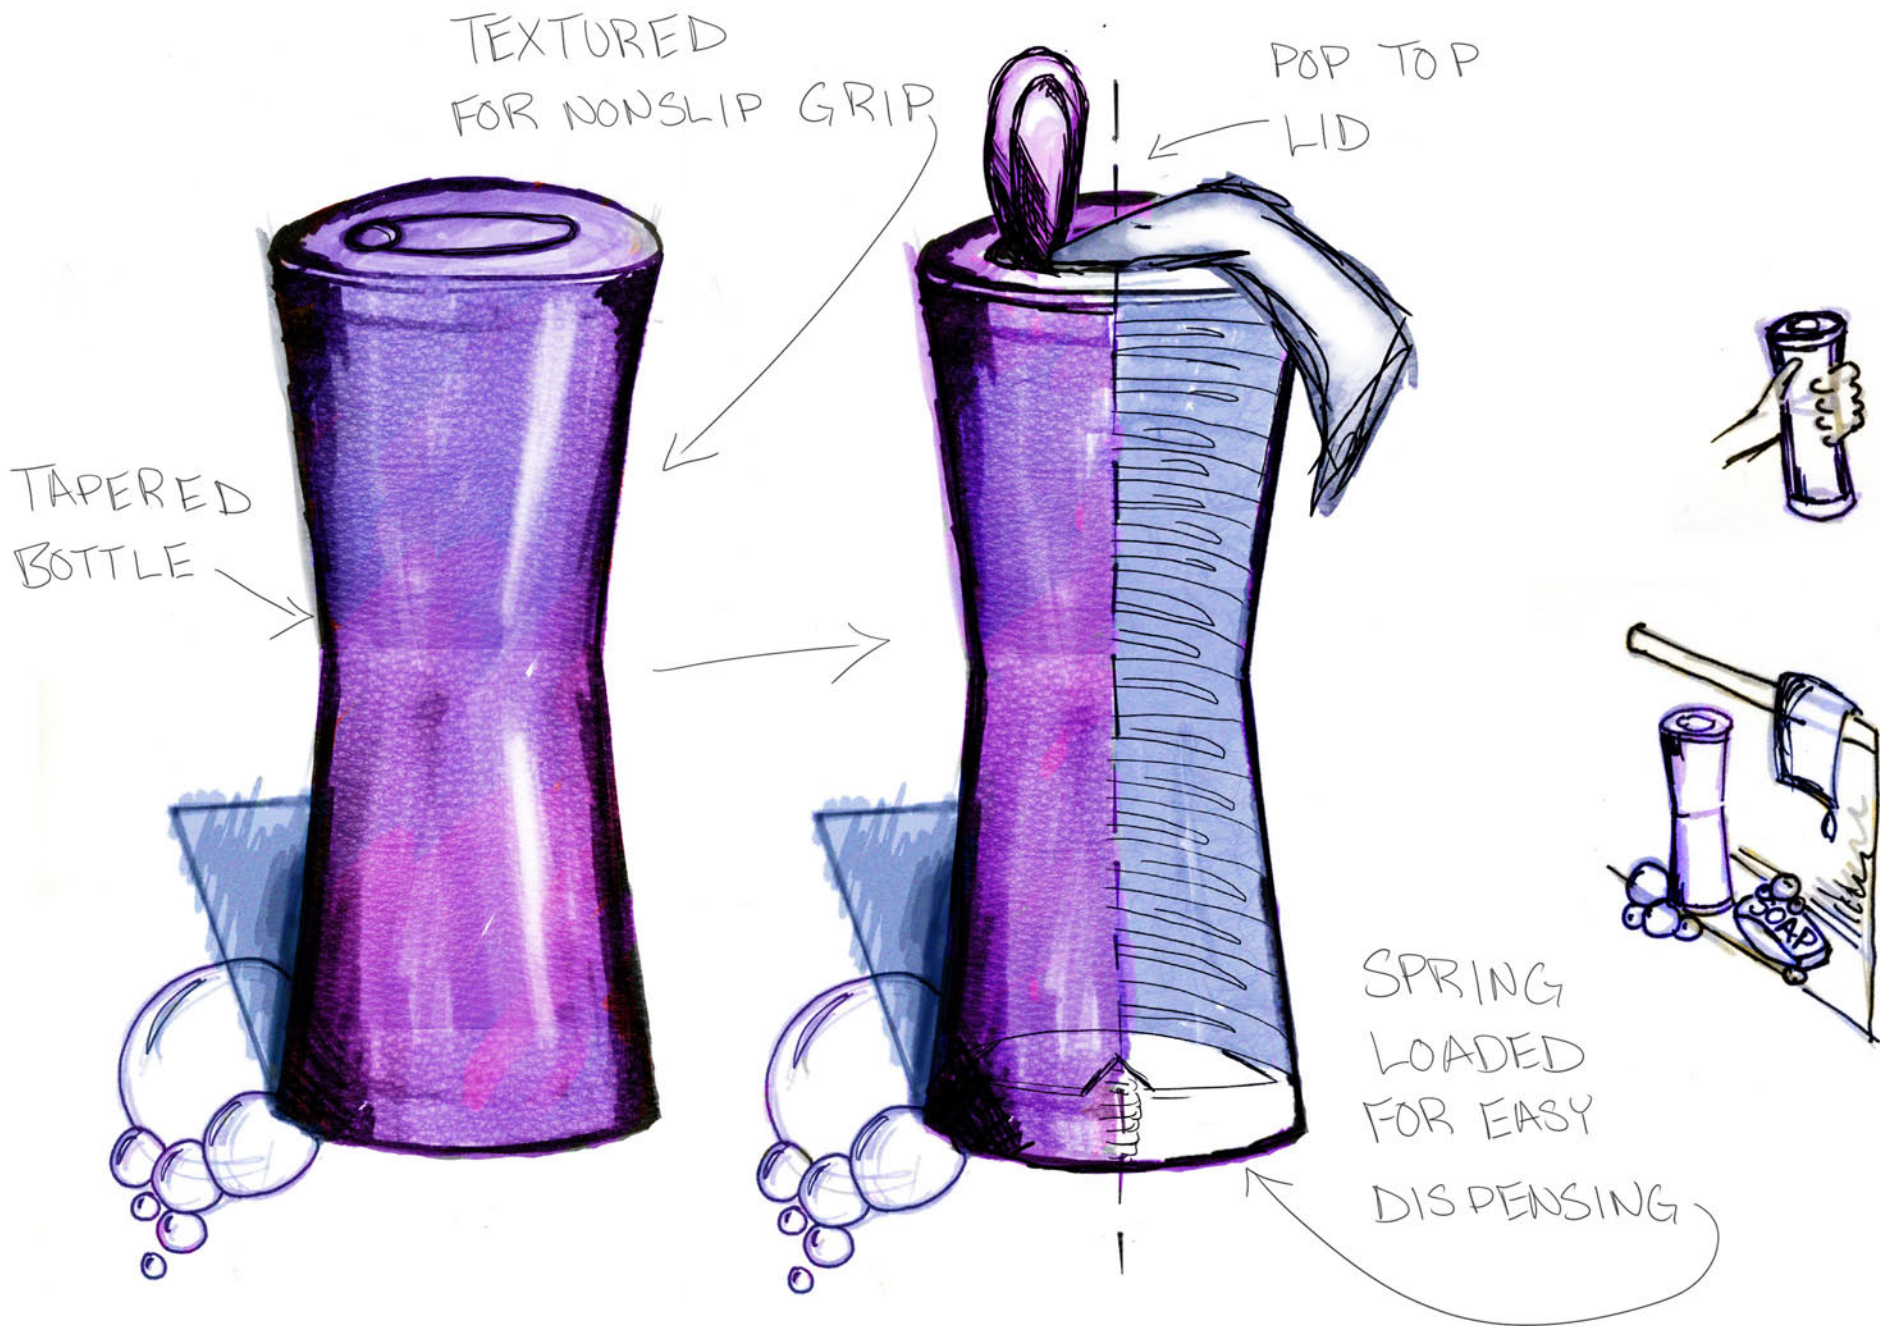

POP TOP  
LIDS

SIMPLE  
FONT

OVAL  
SHAPE  
LABEL

DIFFERENT  
VERSIONS

SLIGHTLY  
TAPERED  
BOTTLE

ENERGISING ↘

RELAXING ↘

DEEP CLEAN ↗

REFRESH ↗

PACKAGE  
FONT

BODY WASH  
WIPES

PAGE 5

SARAH GIBSON

USE OF  
SIMPLE  
BUBBLE/OVAL  
SHAPE

SIMPLE  
SANS-SERIF  
FONT

SHOWER  
SHEET  
INFO