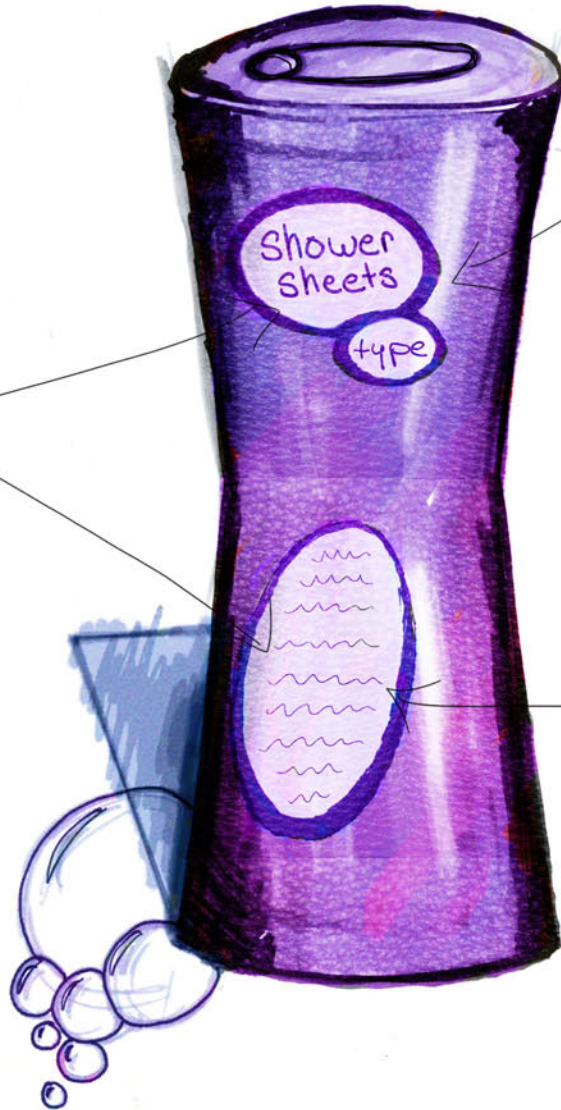

POP TOP  
LIDS

SIMPLE  
FONT

OVAL  
SHAPE  
LABEL

DIFFERENT  
VERSIONS

SLIGHTLY  
TAPERED  
BOTTLE

ENERGISING ↘

RELAXING ↘

DEEP CLEAN ↗

REFRESH ↗

PACKAGE  
FONT

BODY WASH  
WIPES

PAGE 5

SARAH GIBSON

USE OF  
SIMPLE  
BUBBLE/OVAL  
SHAPE

SIMPLE  
SANS-SERIF  
FONT

SHOWER  
SHEET  
INFO