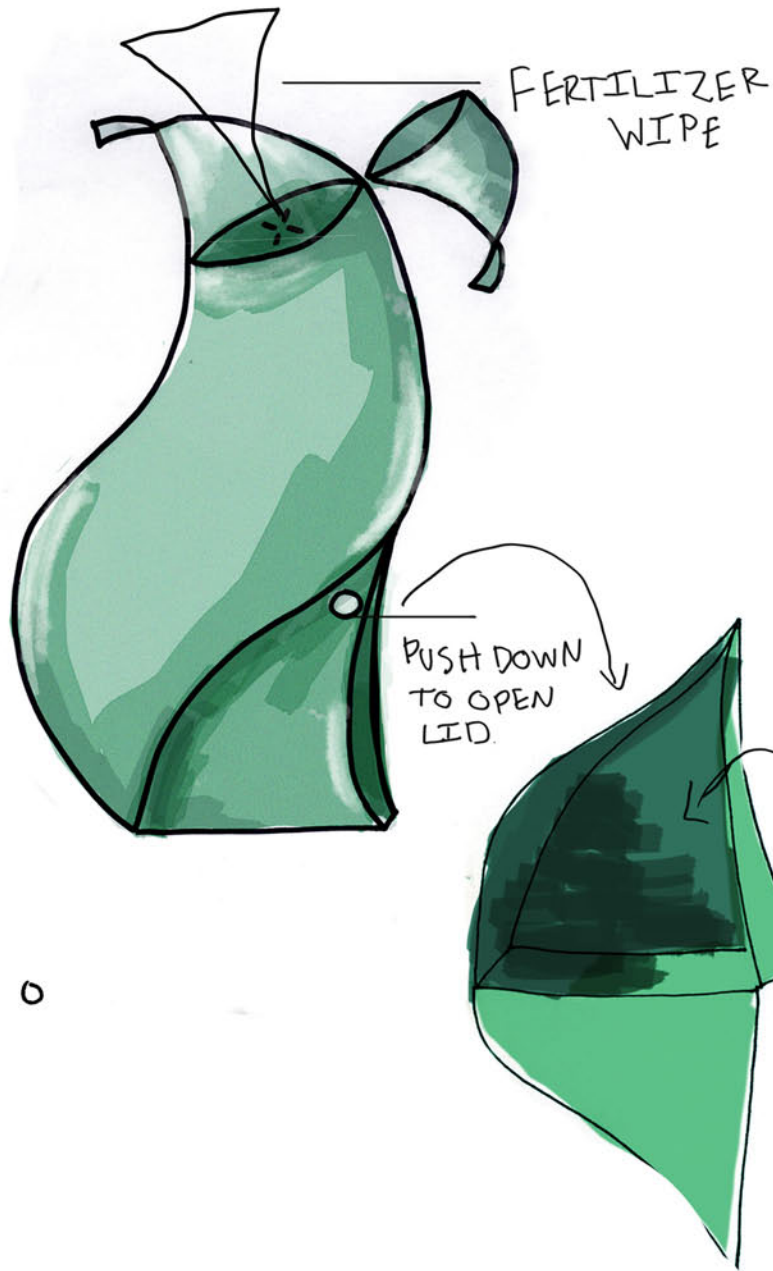

BIODEGRADABLE FERTILIZER WIPES

Amanda Blake

Package Design