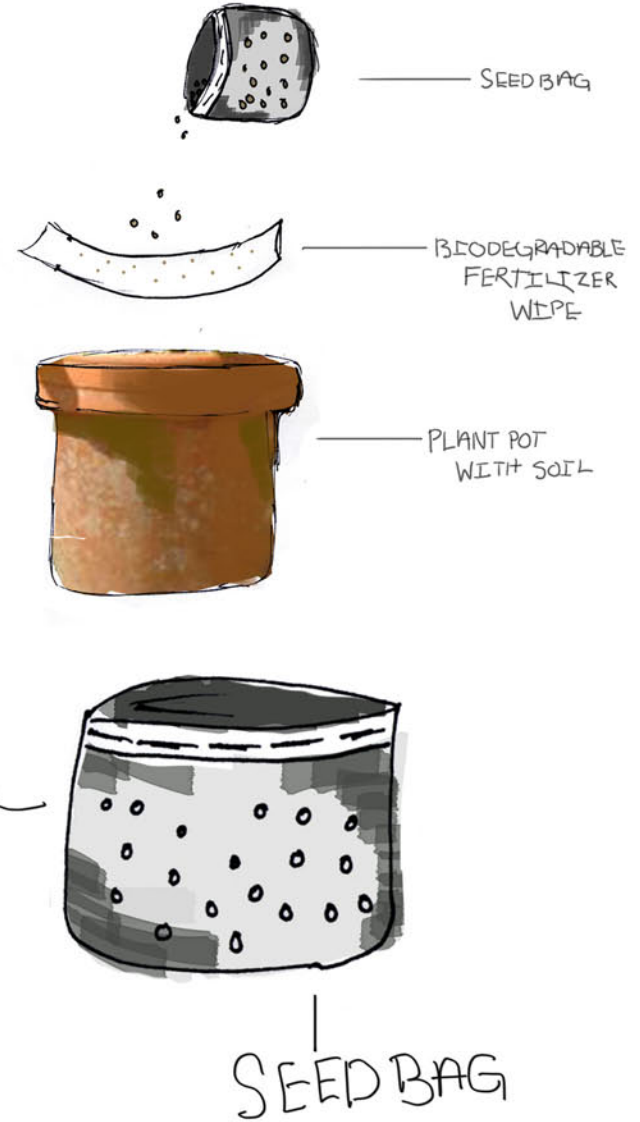

**Biodegradable**

**Fertilizer**

**Wipes**

**Amanda Blake**

NATURE LOOK

BOTTLE SHAPE

ORGANIC SHAPE LEAF-LIKE

LOGO COLORS & DESIGN

BOX SHAPE

COLORS NATURE LOOK

LOGO COLOR PALETTE

FOR SEED PACKETS

BIO DEGRADABLE PACKAGE

POP TOP LED

# Amanda Blake Package Design

# BIODEGRADABLE FERTILIZER WIPES

Amanda Blake

Package Design