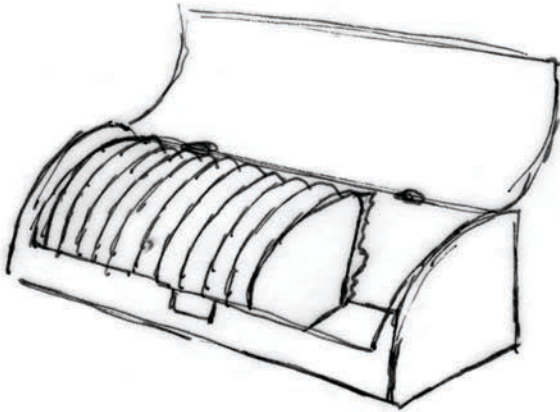

## FOUR FLAVORS:

- CHIPOTLE
- CREOLE
- MUSTARD
- TROPICAL

CH CR M T

- BOX CARTON BASED OFF OF TAZO TEA
- CURVED BOX IDEAL FOR CIRCULAR WIPES
- CURVED BOXES CAN BE STORED TOGETHER FOR AESTHETIC APPEAL

- CARDSTOCK BOX
- TEARS OPEN AT BOTTOM
- HOLDS 25 PACKETS
- IDEAL FOR INDOORS

- INDIVIDUAL,  
CIRCULAR WIPES
- SPICES ON ONE  
SIDE OF WIPE

# WOODEN BOX

PAGE 5  
FEB. 3, 2010

Maie J. Abbott

- WOOD GRAIN
- BRASS HINGES  
& LATCH
- HOLDS UP TO 50  
PACKETS
- IDEALLY STORED  
OUT ON GRILL
- FIRST PURCHASE,  
VARIETY PACK

- VARIETY OF RUB FLAVORS
- TOPS DEPICT DIFFERENT INGREDIENTS