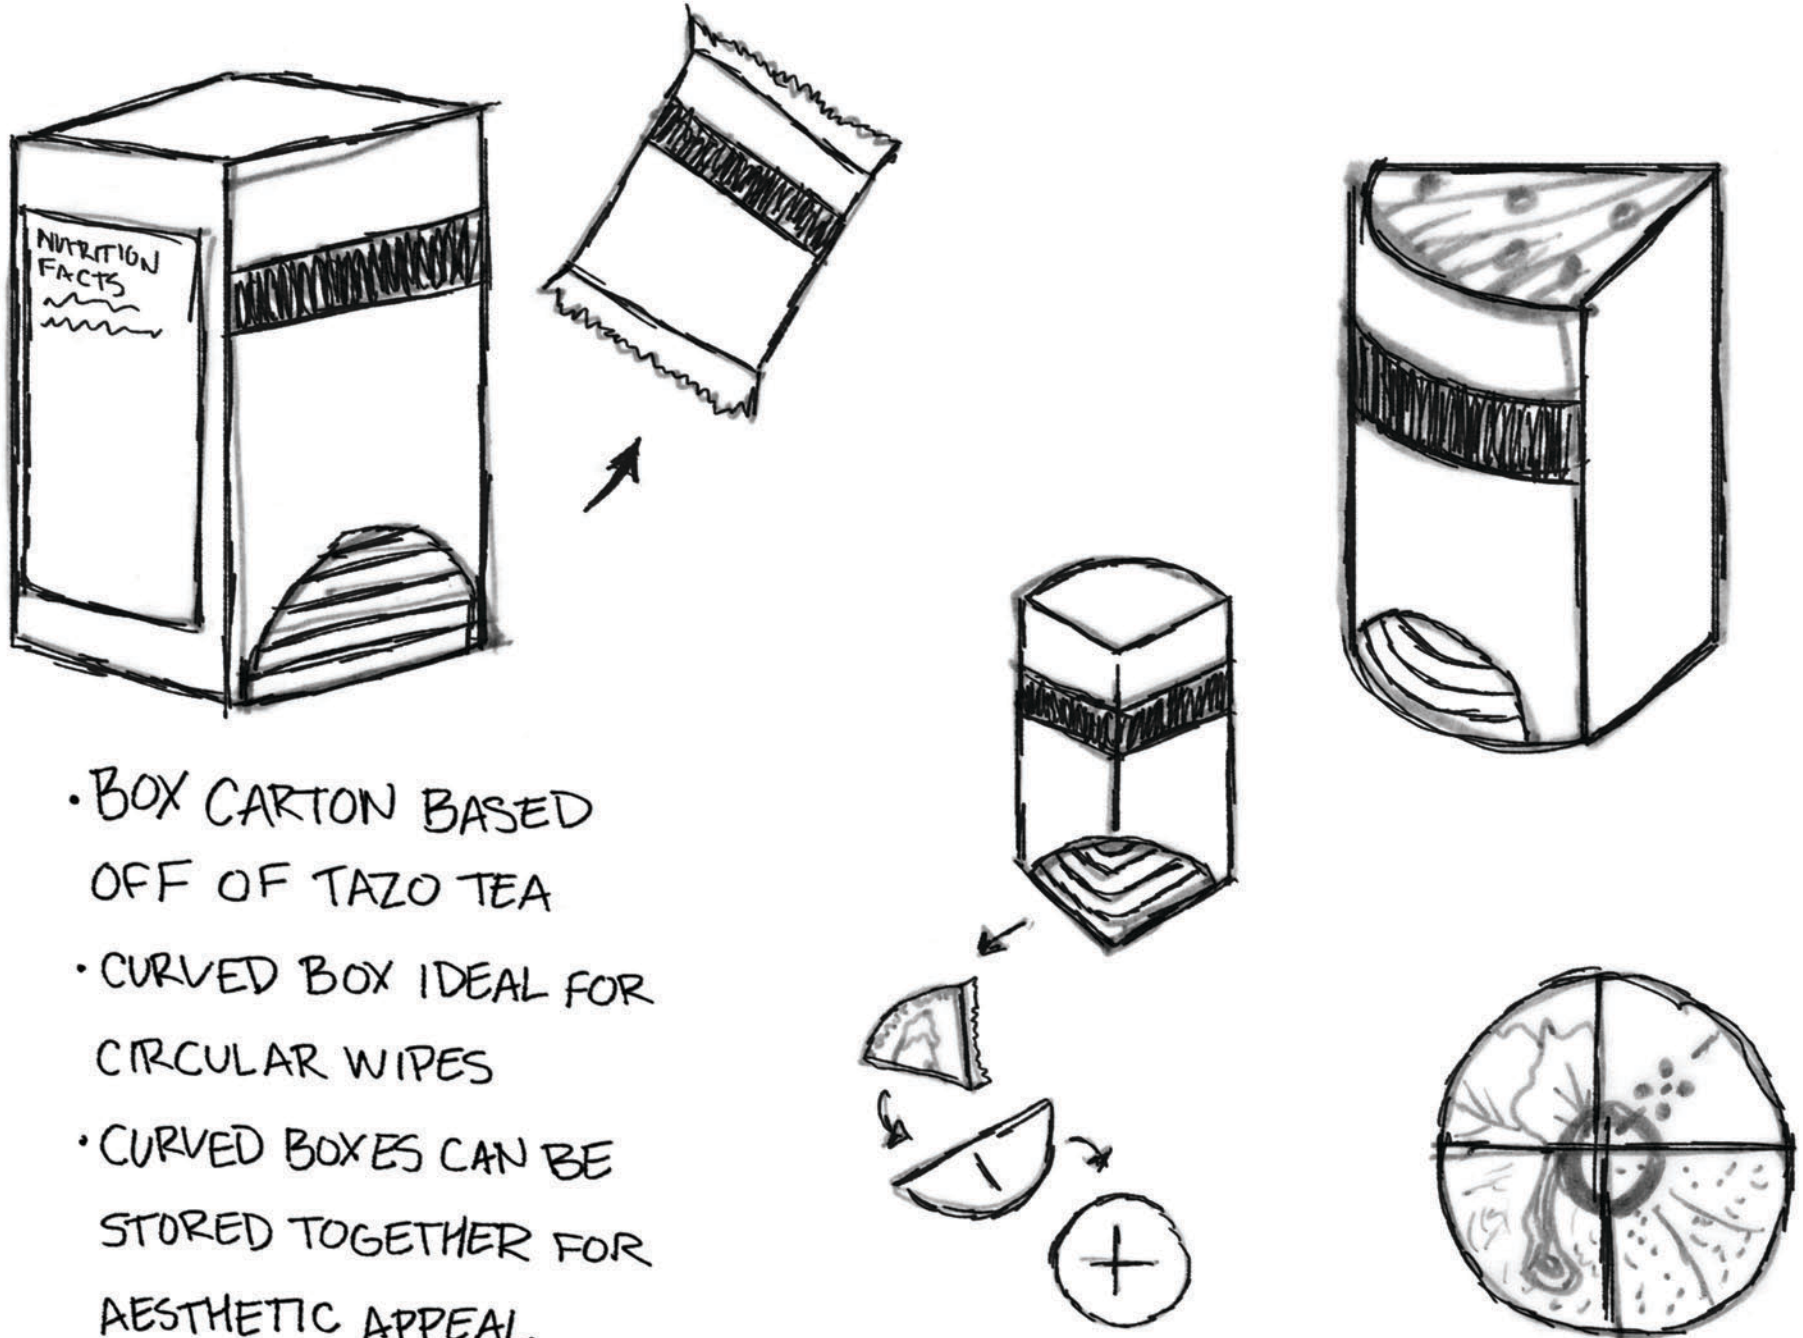

# PACKAGE RESEARCH

PAGE 1  
FEB. 3, 2010

Mani Z Anolt

VARIETY OF  
TIN SHAPES

COLLECT  
IN BOX

INDIVIDUAL PACKETS

## FOUR FLAVORS:

- CHIPOTLE
- CREOLE
- MUSTARD
- TROPICAL

CH CR M T

- BOX CARTON BASED OFF OF TAZO TEA
- CURVED BOX IDEAL FOR CIRCULAR WIPES
- CURVED BOXES CAN BE STORED TOGETHER FOR AESTHETIC APPEAL

- CARDSTOCK BOX
- TEARS OPEN AT BOTTOM
- HOLDS 25 PACKETS
- IDEAL FOR INDOORS

- INDIVIDUAL,  
CIRCULAR WIPES
- SPICES ON ONE  
SIDE OF WIPE

# WOODEN BOX

PAGE 5  
FEB. 3, 2010

Maie J. Abbott

- WOOD GRAIN
- BRASS HINGES  
& LATCH
- HOLDS UP TO 50  
PACKETS
- IDEALLY STORED  
OUT ON GRILL
- FIRST PURCHASE,  
VARIETY PACK

- VARIETY OF RUB FLAVORS
- TOPS DEPICT DIFFERENT INGREDIENTS