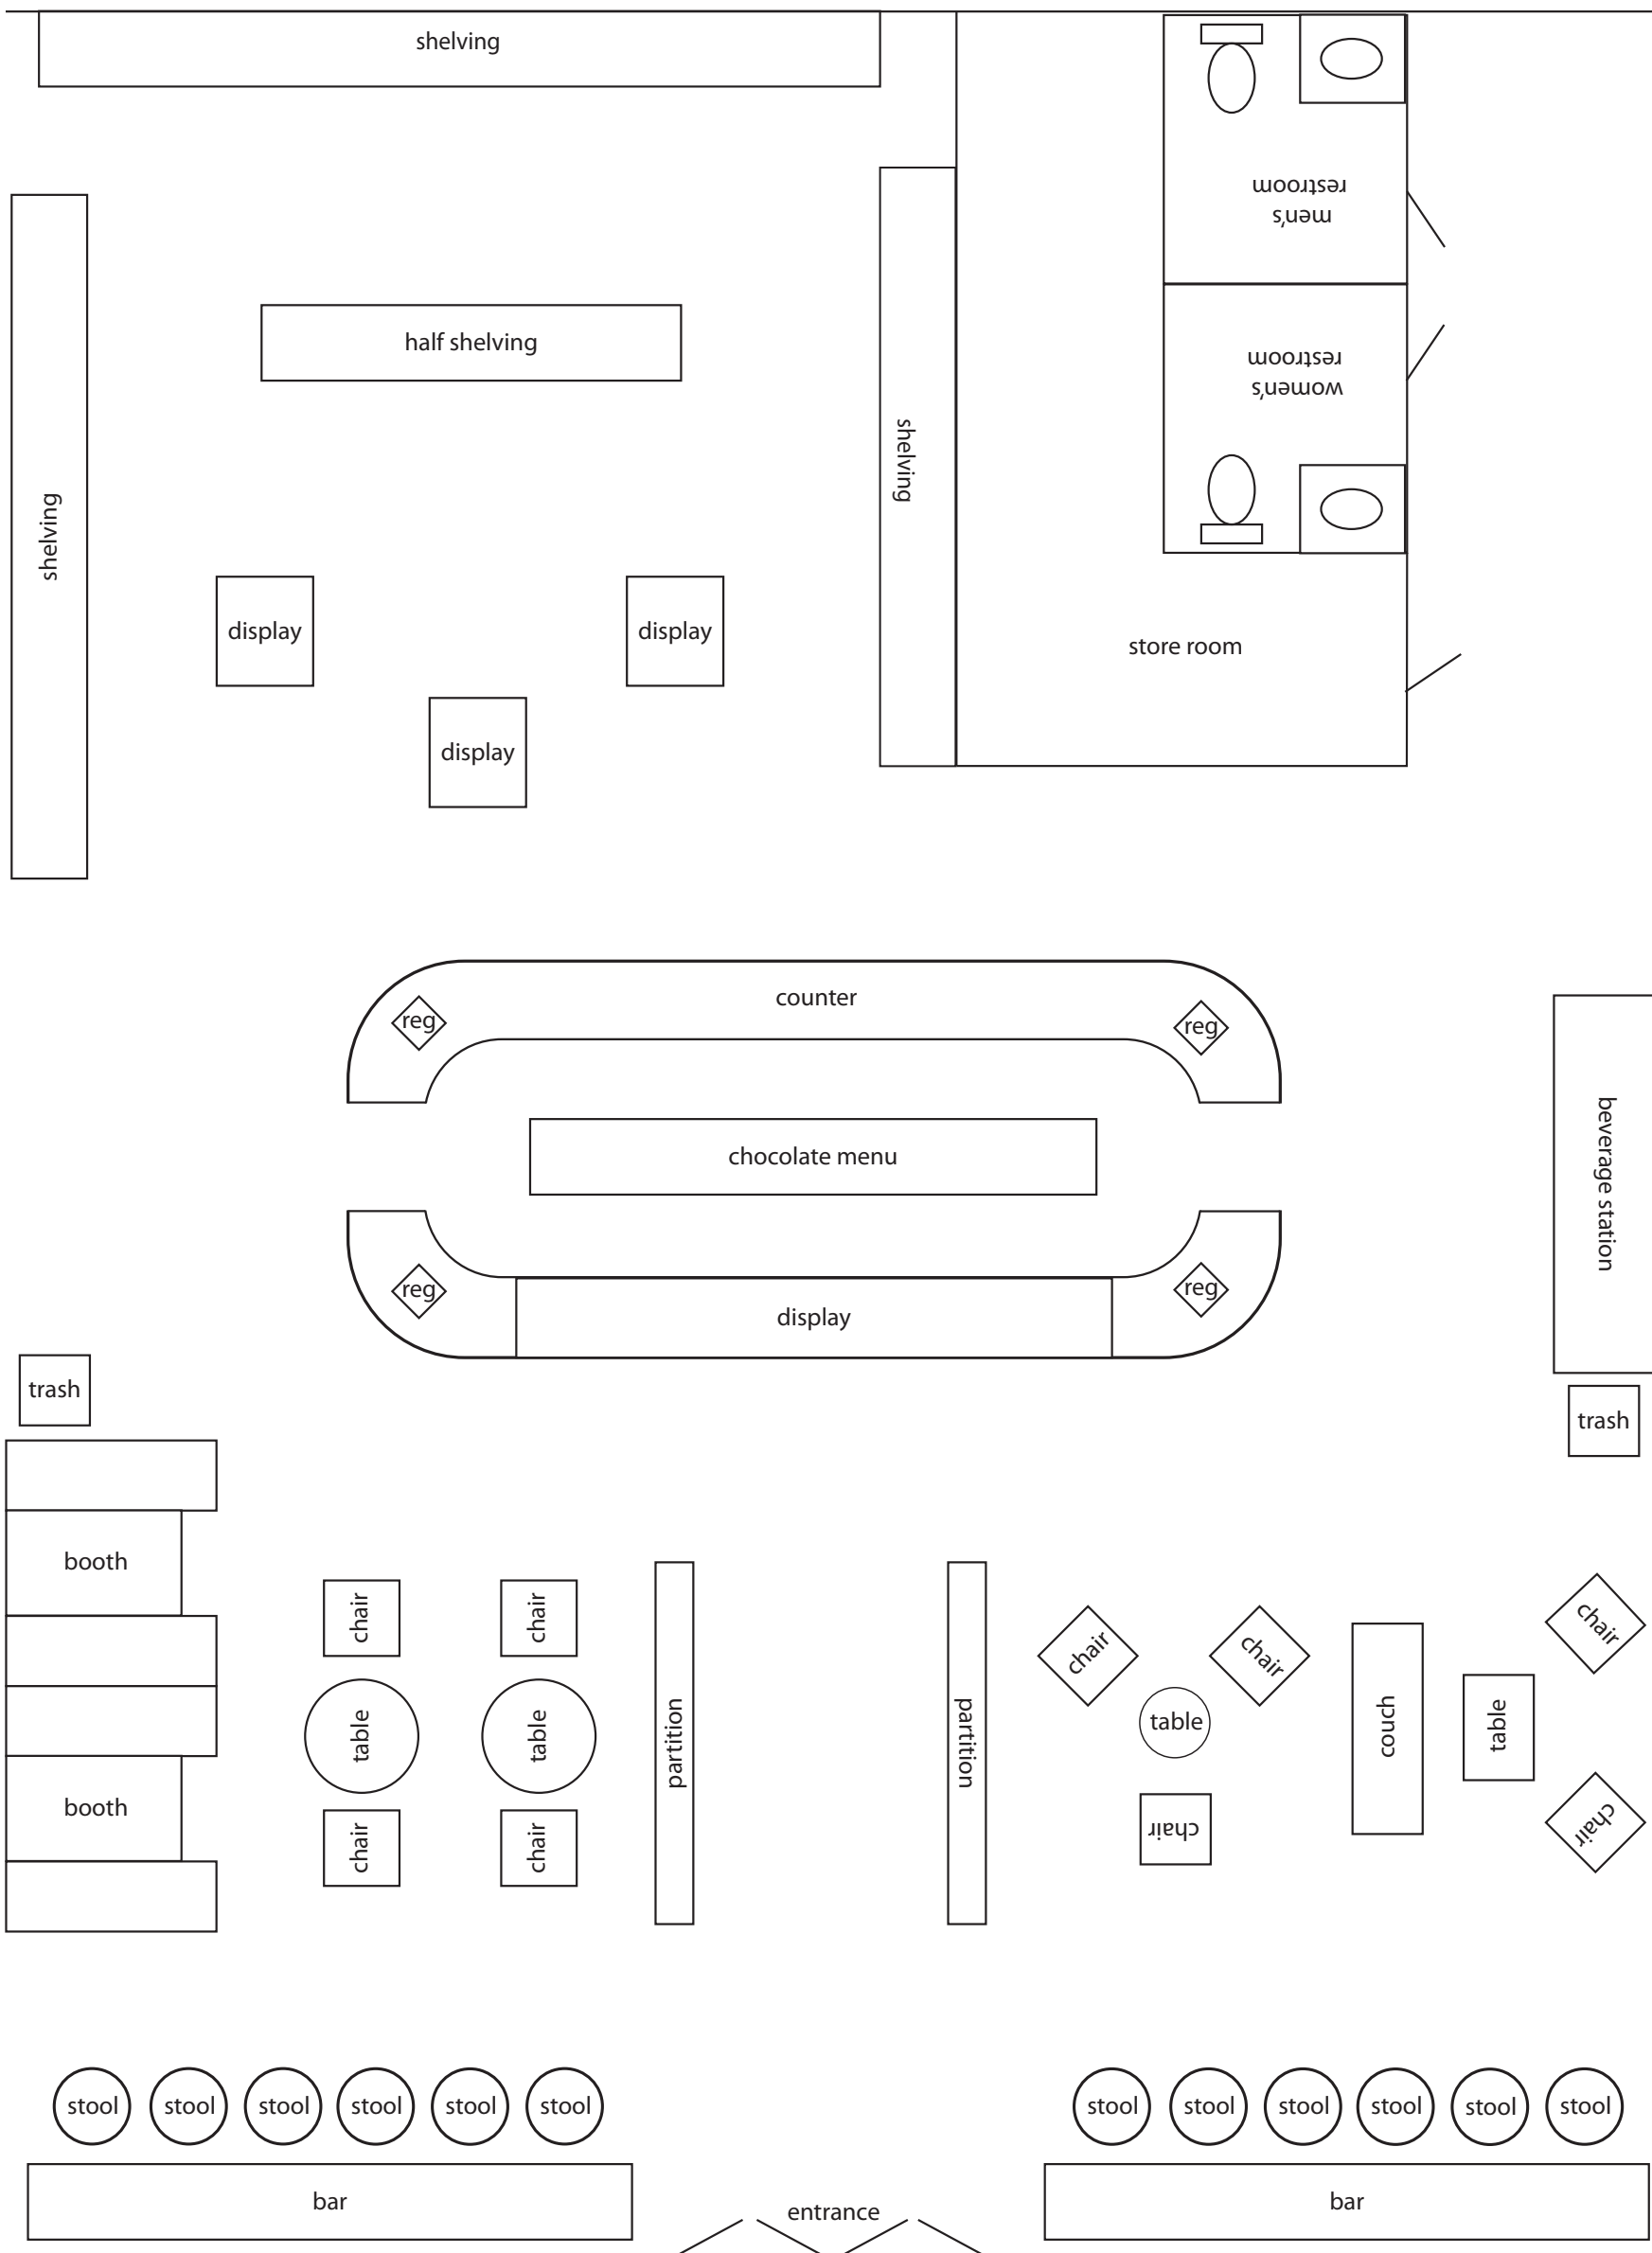

Pantone DS 249 - 4 C

Pantone DS 36 - i U

Pantone DS 5 - 9 C

Pantone DS 318 - 2 C

Pantone DS 38 - 6 U

BitterSweet

STORE FRONT

FLOOR PLAN

1/4" = 1'0"

FURNITURE/LIGHTING

Bar and Seating area

Lounge Area

Wall Decor

Lighting

FLOOR AND WALL TEXTURES

Concrete Stained Floor